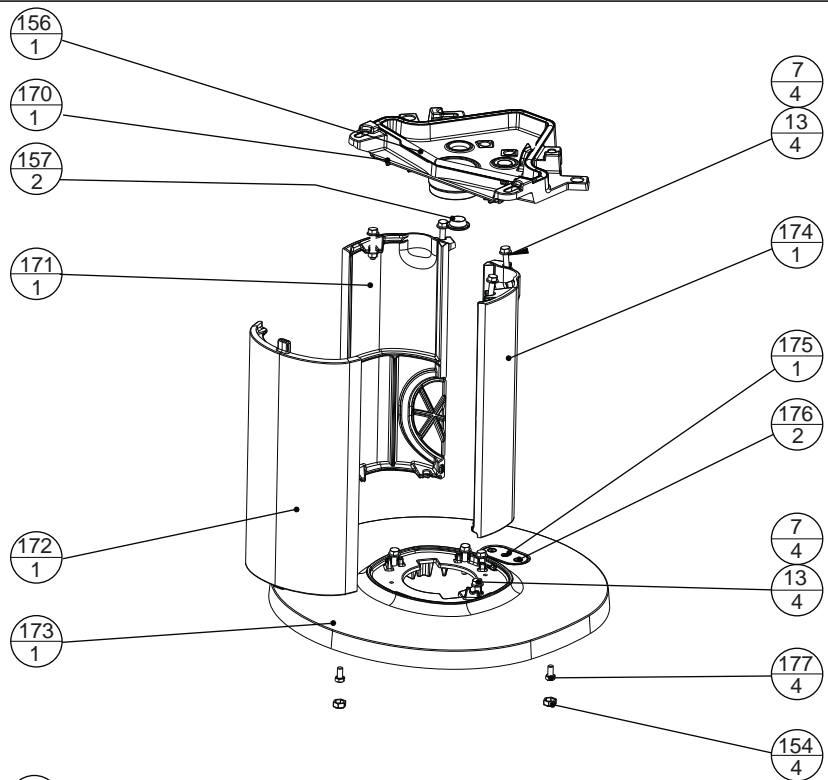

Partlist, Jøtul F 480		
Jøtul AS Fredrikstad, Norway	Draw. no: Sheet 1 900170-P00	Date: 05.03.2014

Partlist, Jøtul F 480		
Jøtul AS Fredrikstad, Norway	Draw. no. Sheet 2 900170-P00	Date: 05.03.2014